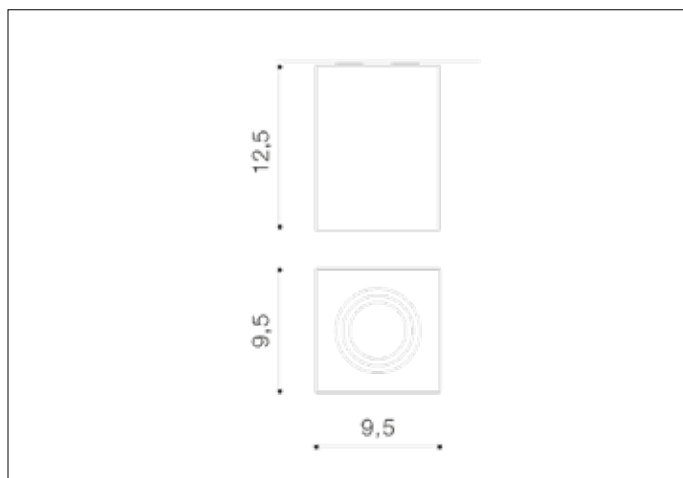

AZzardo[®]
LIGHTING

ELOY 1 CHROME
AZ0873, EAN 5901238408734

Dimensions height / width / length [cm] Product Specifications

Product	12,5 x 9,5 x 9,5
Mounting inlet:	N/A x N/A x N/A
Ceiling base:	N/A x N/A x N/A
Shades	N/A x N/A x N/A

Line	TECHNICAL
Type	Exposed Downlight
Type of track	N/A
Colour	Chrome
Material	Aluminium
Light source	1
Type of socket	GU10
Lumens	N/A
Kelvins	N/A
Beam angle	N/A
Dimmable	N/A
CCT	N/A
RGB	N/A
RA	N/A
App remote control	N/A
Remote control	N/A
Voltage	230V
Power	max LED 50W
Switch location	N/A
Protection class	IP20
Tilt	45°
Rotation	350°

Shipping info height / width / length [cm]

BOX 1:	10,5 x 10,5 x 14,5
BOX 2:	N/A x N/A x N/A
BOX 3:	N/A x N/A x N/A
Net weight [kg]	0,6
Gross weight [kg]	0,7

Energy efficiency

Azzardo Sp. z o.o.
ul. Strzeszyńska 33 60-479 Poznań,
NIP: 929-185-75-07